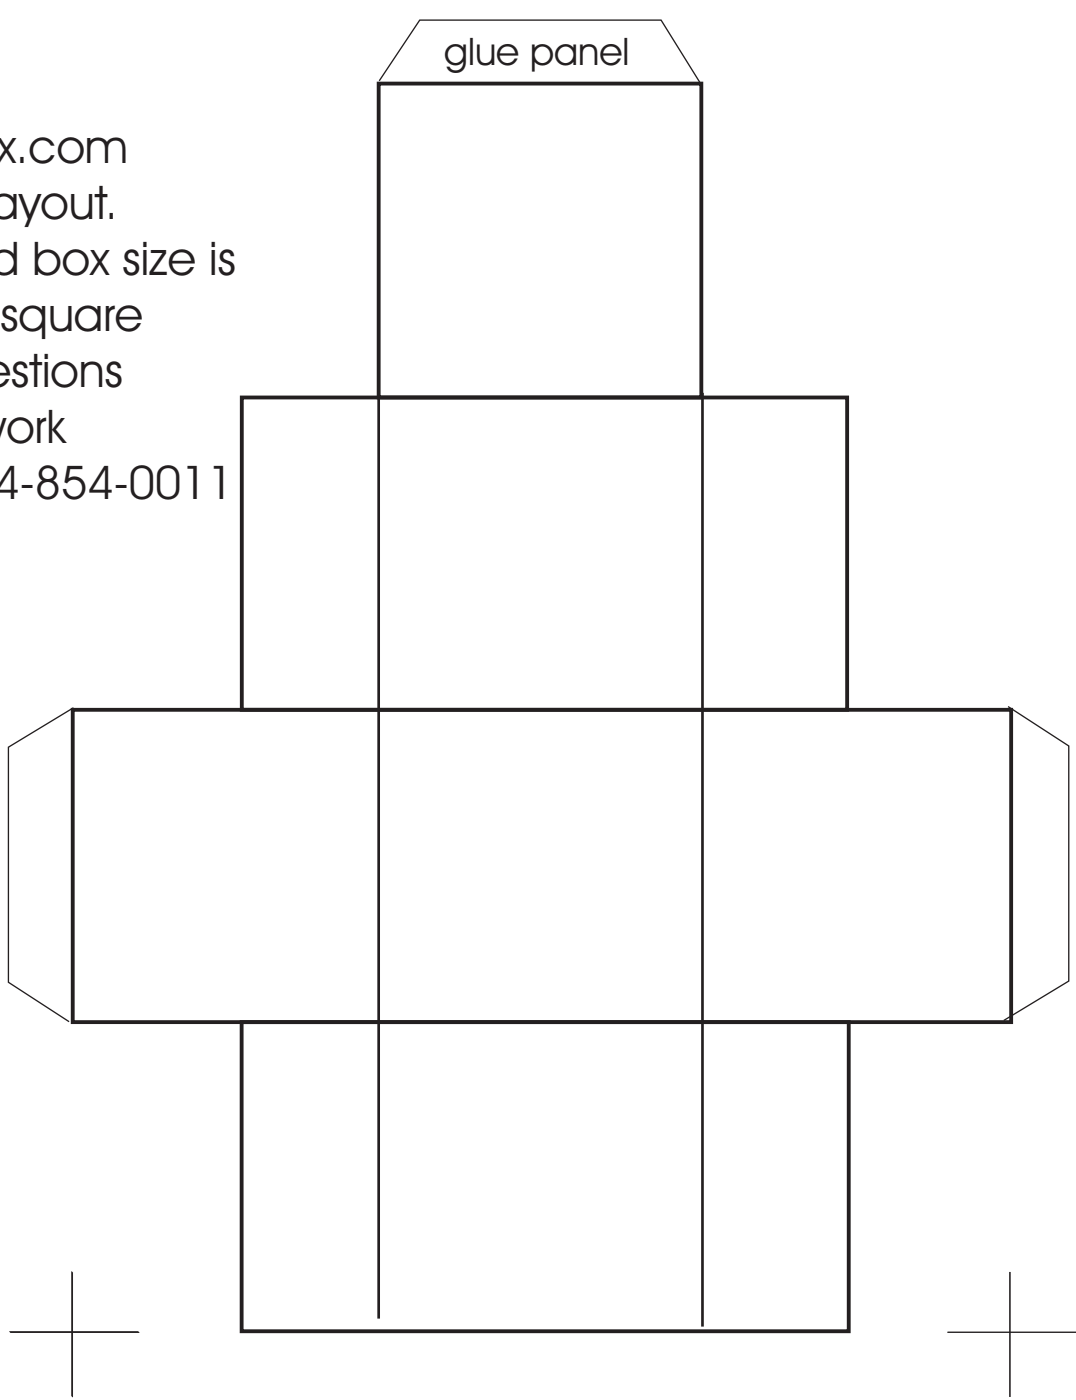

Golfbox.com  
1 ball layout.  
Finished box size is  
1.625" square  
For questions  
on artwork  
call 714-854-0011

opens  
here

opens  
here